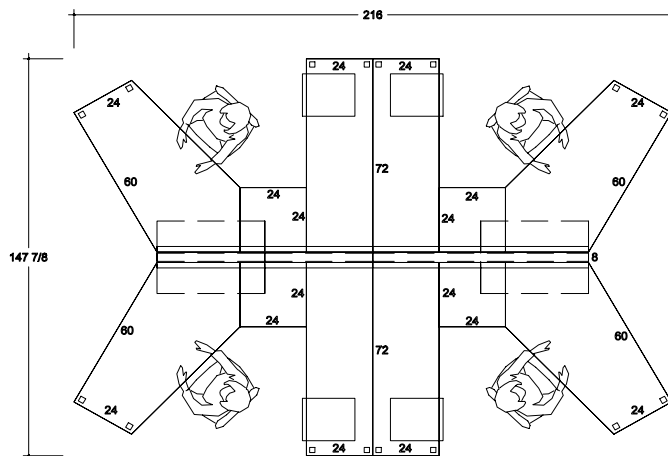

YPC-607

Code	Description	D	W	H	Qty	\$/per	Total	CF/per	CF Total
DNR-36602424	Chisel-Shaped Table - RHS	36	60	29	2	893	1,786	9	18
EKC-000006	C-Bracket for Tables (Module Unit)	1	1	5	4	35	140	1	4
DNL-36602424	Chisel-Shaped Table - LHS	36	60	29	2	893	1,786	9	18
EKC-000006	C-Bracket for Tables (Module Unit)	1	1	5	4	35	140	1	4
TTQ-024024	Top (Square)	24	24	1	4	131	524	1	4
EKC-000006	C-Bracket for Tables (Module Unit)	1	1	5	8	35	280	1	8
111200	Mending Plate for tops (1 x 5)				16	5	80		
DTS-247229	Rectangular-Shaped Table	24	72	29	4	893	3,572	7	28
EKC-000006	C-Bracket for Tables (Module Unit)	1	1	5	8	35	280	1	8
PM3-191628	Mobile Pedestal (BBF)	18	16	28	4	656	2,624	5	20
EFF-3039XX	Privacy Panel (Fabric)	3	39	30	2	1,475	2,950		4
EFW-3039XX	Privacy Panel (Whiteboard)	3	39	30	2	1,519	3,038		4
EFA-1239XX	Privacy Panel (Acrylic)	3	39	12	4	572	2,288		4
ESO-123912	Open Shelf Unit (For EF# Panels)	12	39	12	4	578	2,312		14
EBU-087822	Electric Base Unit	8	78	23	2	1,055	2,110	9	18
EPE-000018	Female / Female Jumper		18		1	79	79	1	1
EPG-000072	Power Entry - 72"		72		1	163	163	1	1
EPK-000072	Electrical Harness Kit (72")		72		2	399	798	1	2