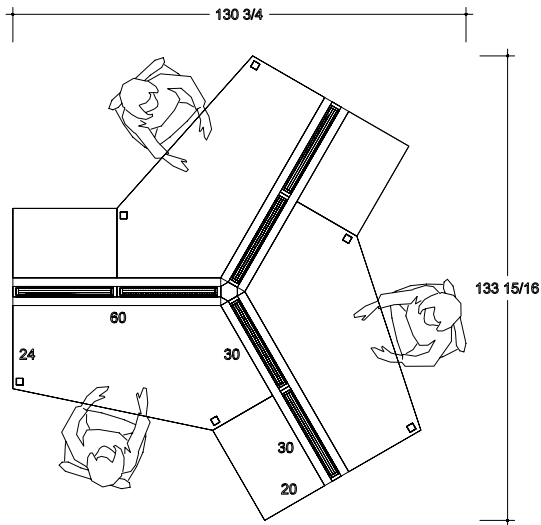

YPC-606

Code	Description	D	W	H	Qty	\$/per	Total	CF/per	CF Total
D6R-306024	Angular Table (120°) - LHS	38	75	29	3	998	2,994	11	33
EKZ-000006	Z-bracket for Tables (Module Unit)	1	1	5	9	35	315	1	9
MG2-203022	Module (Drawer/Lateral File)	20	30	22	3	735	2,205	8	24
MTP-012030	Top (Modules)	20	30	1	3	150	450	1	3
AUH-203015	Cushion (Fabric)	20	30	2	3	394	1,182	2	6
EFW-2430XX	Privacy Panel (Whiteboard)	3	30	24	3	756	2,268	1	3
EFF-2430XX	Privacy Panel (Fabric)	3	30	24	3	803	2,409	1	3
VAC-015812	Privacy Glaze Panel (Curved)	0	58	12	3	467	1,401	3	9
EBU-086022	Electric Base Unit	8	60	23	3	898	2,694	7	21
EPG-000072	Power Entry - 72"		72		1	163	163	1	1
EPK-000060	Electrical Harness Kit (60")		60		3	378	1,134	1	3
EPA-000000	4 way "H" Connector - Female				2	26	52	1	2
EPE-000024	Female / Female Jumper		24		2	89	178	1	2