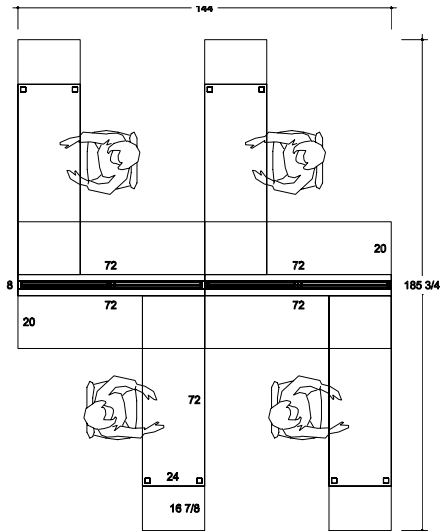

YPC-605

Code	Description	D	W	H	Qty	\$/per	Total	CF/per	CF Total
DTS-247229	Rectangular-Shaped Table	24	72	29	4	893	3,572	7	28
EKZ-000006	Z-bracket for Tables (Module Unit)	1	1	5	8	35	280	1	8
VAS-017018	Privacy Glaze Panel (Straight)	0	70	18	4	488	1,952	3	12
CMA-207216	Credenza (Sliding/Open) - LHS	20	72	16	4	961	3,844	14	56
AUH-203615	Cushion (Fabric)	20	36	2	4	420	1,680	2	8
SPR-201766	Single Wardrobe (BBF) - RHS	20	16	66	2	1,549	3,098	13	26
SPL-201766	Single Wardrobe (BBF) - LHS	20	16	66	2	1,549	3,098	13	26
EFW-2436XX	Privacy Panel (Whiteboard)	3	36	24	2	845	1,690	2	4
EFG-2436XX	Privacy Panel (Grooved)	3	36	24	2	935	1,870	2	4
EFF-1272XX	Privacy Panel (Fabric)	3	72	12	2	814	1,628	2	4
EBU-087222	Electric Base Unit	8	72	23	2	1,003	2,006	8	16
EPG-000072	Power Entry - 72"		72		1	163	163	1	1
EPK-000072	Electrical Harness Kit (72")		72		2	399	798	1	2
EPE-000018	Female / Female Jumper		18		1	79	79	1	1