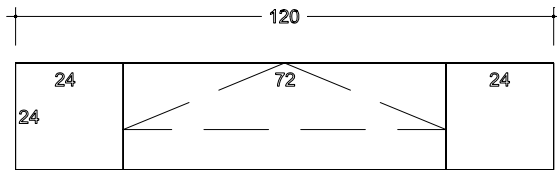

# YPC-098

Code	Description	D	W	H	Qty	\$/per	Total	CF/per	CF Total
TTR-030072	Top (Rectangular)	30	72	1	1	368	368	5	5
VAS-014814	Privacy Glaze Panel (Straight) Mounts to underside of TTR	0	48	14	1	457	457		3
BE2-000000	Base - 2 Adjust. Height legs (Electric)	12	48	12	2	1,860	3,720	4	8
HCS-157243	Closed Storage Hutch	15	72	43	1	1,003	1,003	28	28
ZMD-400000	Metal Glaze 4 Doors (Frosted Plexi)				1	800	800		
CDC-247229	Credenza (4 Door Storage)	24	72	29	1	1,181	1,181	30	30
SDL-242472	Single Storage Cabinet - LHS	24	24	72	1	1,040	1,040	25	25
ZMD-100000	Metal Glaze Single Door (Frosted Plexi)				1	200	200		
SWR-242472	Single Wardrobe Cabinet - RHS	24	24	72	1	1,034	1,034	25	25
ZMD-100000	Metal Glaze Single Door (Frosted Plexi)				1	200	200		