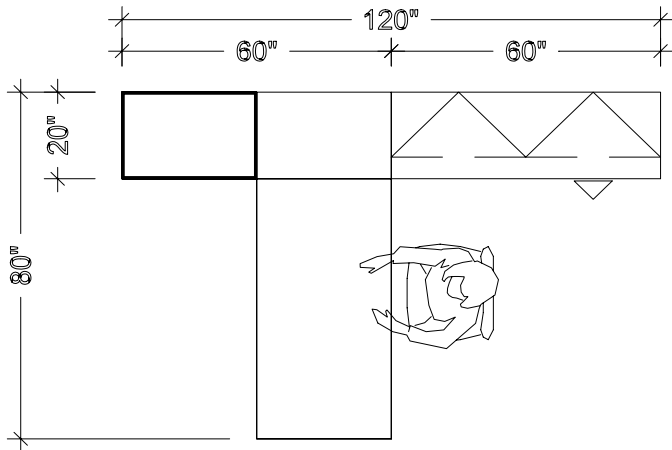

YPC-093

Code	Description	D	W	H	Qty	\$/per	Total	CF/per	CF Total
TTR-030060	Top (Rectangular)	30	60	1	1	315	315	4	4
BE2-000000	Base - 2 Adjust. Height legs (Electric)	12	48	12	1	1,860	1,860	4	4
COB-206022	Credenza (Open Bookcase)	20	60	23	1	998	998	16	16
AUH-203015	Cushion (Fabric)	20	30	2	1	394	394	2	2
CFR-206022	Credenza (Bookcase/2 Drawers) - RHS	20	60	23	1	1,286	1,286	16	16
HWC-153019	Wall-Mounted Storage	15	30	19	2	600	1,200	5	10
ZF1-000000	Flip-Up Door Mechanism				2	210	420		
RFB-026024	Tackboard (Wall-Mounted)	2	60	24	1	635	635	6	6