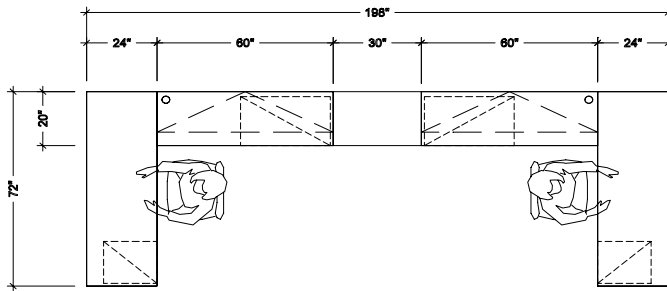

YPC-089

Code	Description	D	W	H	Qty	\$/per	Total	CF/per	CF Total
DDS-247229	Desk Unit (Standard)	24	72	29	2	515	1,030	7	14
DDR-206029	Desk Unit (Recessed on LHS)	20	60	29	1	510	510	5	5
ACG-600000	Cable Grommet	2							
DDL-206029	Desk Unit (Recessed on RHS)	20	60	29	1	510	510	5	5
ACG-600000	Cable Grommet	2							
HCS-156037	Closed Storage Hutch	15	60	37	2	893	1,786	20	40
HPH-146005	Hutch Organizer	13	58		2	205	410		
HFH-016014	Fabric Tackboard (Hutch)		58	14	2	290	580		
SDD-203066	Storage Cabinet	20	30	66	1	971	971	24	24
PCL-183228	Pedestal (Combination) - LHS	18	31	28	1	1,087	1,087	9	9
PCR-183228	Pedestal (Combination) - RHS	18	31	28	1	1,087	1,087	9	9
PB3-181628	Pedestal (BBF)	18	16	28	2	620	1,240	5	10