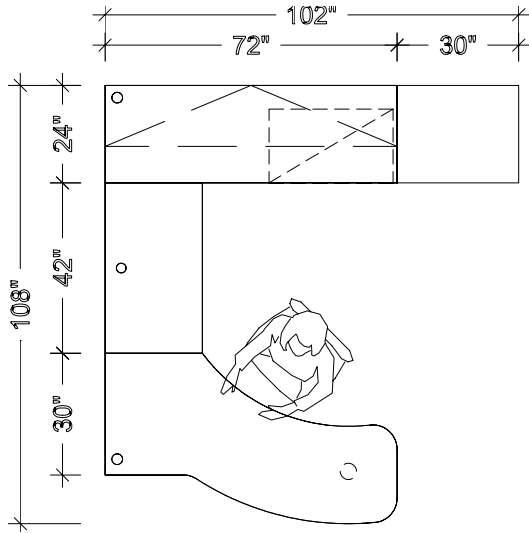

# YPC-086

Code	Description	D	W	H	Qty	\$/per	Total	CF/per	CF Total
DKR-427224	Sickle-Shaped Table - RHS	42	72	29	1	704	704	12	12
DGT-133028	Table Support Gable (Standard)	13	30	28	1	263	263	2	2
DBP-244229	Bridge Unit	24	42	29	1	410	410	5	5
DDS-247229	Desk Unit (Standard)	24	72	29	1	552	552	7	7
ACG-600000	Cable Grommet	2							
HCS-157243	Closed Storage Hutch	15	72	43	1	1,003	1,003	28	28
HFH-017224	Fabric Tackboard (Hutch)		70	24	1	410	410		
SF2-243072	Filing Storage Cabinet	24	30	72	1	1,376	1,376	31	31
PCL-183228	Pedestal (Combination) - LHS	18	31	28	1	1,087	1,087	9	9