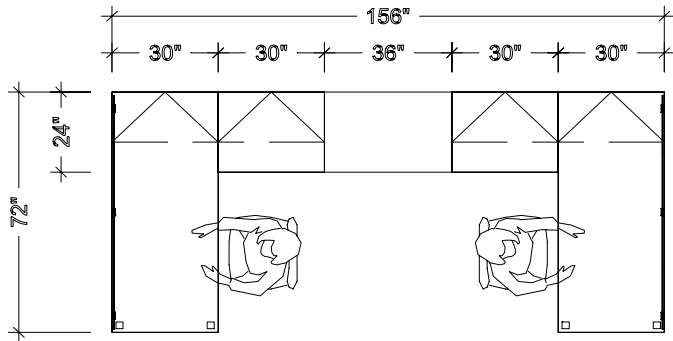

YPC-085

Code	Description	D	W	H	Qty	\$/per	Total	CF/per	CF Total
DTS-307229	Rectangular-Shaped Table	30	72	29	2	950	1,900	9	18
MA3-243028	Module (Bookcase)	24	30	28	2	730	1,460	12	24
MF3-243028	Module (Single Lateral File)	24	30	28	2	793	1,586	12	24
MTP-012430	Top (Modules)	24	30	1	2	175	350	2	4
MA1-243616	Module (Open)	24	36	15	1	578	578	8	8
MTP-012436	Top (Modules)	24	36	1	1	184	184	2	2
AUH-243615	Cushion (Fabric)	24	36	2	1	446	446	2	2
HWC-153019	Wall-Mounted Storage	15	30	19	4	600	2,400	5	20
ZF1-000000	Flip-Up Door Mechanism				4	210	840		
VAC-017012	Privacy Glaze Panel (Curved)	0	70	12	2	488	976	3	6