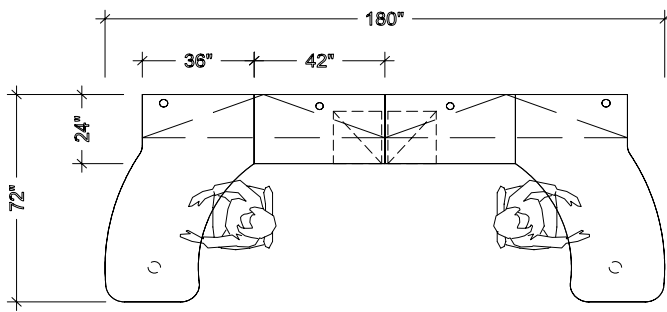

# YPC-084

Code	Description	D	W	H	Qty	\$/per	Total	CF/per	CF Total
DKR-487224	Sickle-Shaped Table - RHS	48	72	29	1	725	725	14	14
DGT-133628	Table Support Gable (Standard)	13	36	28	1	289	289	3	3
DRR-244229	Return Unit (RHS)	24	42	29	1	431	431	5	5
DKL-487224	Sickle-Shaped Table - LHS	48	72	29	1	725	725	14	14
DGT-133628	Table Support Gable (Standard)	13	36	28	1	289	289	3	3
DRL-244229	Return Unit (LHS)	24	42	29	1	431	431	5	5
HCS-157837	Closed Storage Hutch	15	78	37	2	992	1,984	26	52
ZS2-000000	Sliding Double Doors (1/3 opening)				2	500	1,000		
HFH-017818	Fabric Tackboard (Hutch)		76	18	2	400	800		
PB3-181628	Pedestal (BBF)	18	16	28	2	620	1,240	5	10