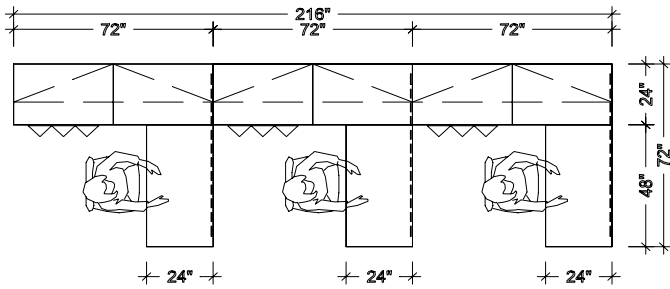

YPC-082

Code	Description	D	W	H	Qty	\$/per	Total	CF/per	CF Total
DTS-244829	Rectangular-Shaped Table	24	48	29	3	788	2,364	5	15
HWC-157219 ZS1-000000	Wall-Mounted Storage Sliding Single Door (Half opening)	15	72	19	3	1,595	4,785		36
MJL-243628	Module (Combination) - LHS	24	36	28	3	1,129	3,387	15	45
MA3-243628	Module (Bookcase)	24	36	28	3	761	2,283	15	45
MTP-012472	Top (Modules)	24	72	1	3	289	867	4	12
VAS-016418	Privacy Glaze Panel (Straight)	0	64	18	3	478	1,434	3	9