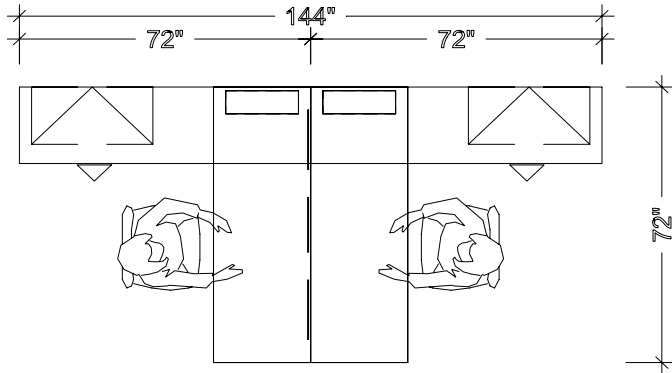

YPC-081

Code	Description	D	W	H	Qty	\$/per	Total	CF/per	CF Total
DTS-247229	Rectangular-Shaped Table	24	72	29	2	893	1,786	7	14
CFL-207222	Credenza (2 Drawers/Bookcase) - LHS	20	72	23	1	1,339	1,339	20	20
CFR-207222	Credenza (Bookcase/2 Drawers) - RHS	20	72	23	1	1,339	1,339	20	20
HBO-153037	Bookcase Hutch	15	30	37	2	656	1,312	10	20
VAS-016012	Privacy Glaze Panel (Straight)	0	60	12	1	425	425		3
DBK-061806	Support Block Spacer	6	18	5	2	200	400	2	4