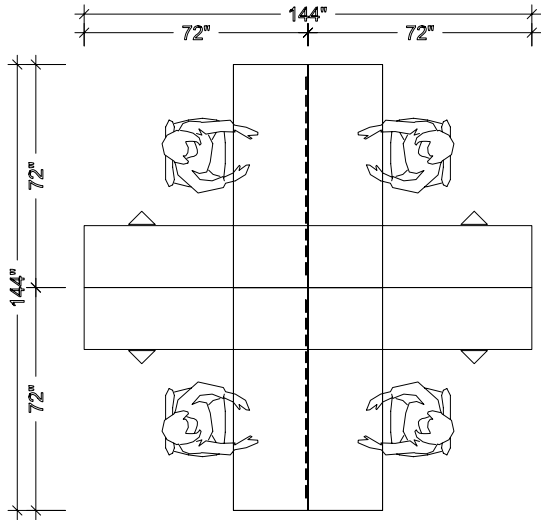

YPC-079

Code	Description	D	W	H	Qty	\$/per	Total	CF/per	CF Total
DTS-247229	Rectangular-Shaped Table	24	72	29	4	893	3,572	7	28
CFL-207222	Credenza (2 Drawers/Bookcase) LHS	20	72	23	2	1,339	2,678	20	40
CFR-207222	Credenza (Bookcase/2 Drawers)RHS	20	72	23	2	1,339	2,678	20	40
VAS-016418	Privacy Glaze Panel (Straight)	0	64	18	2	478	956	3	6
EKC-000006	C-Bracket for Tables (Module Unit)	1	1	5	8	35	280	1	8