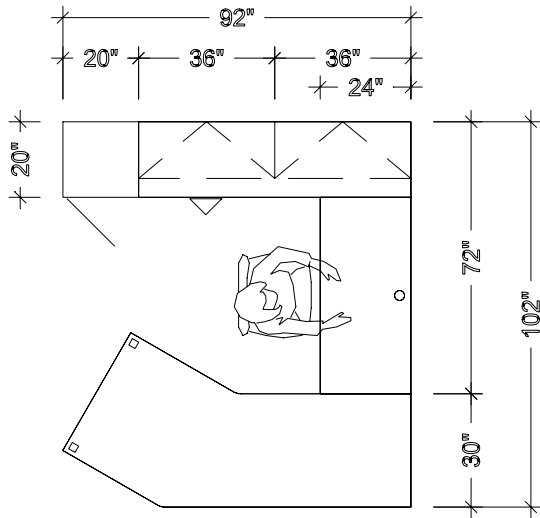

# YPC-074

Code	Description	D	W	H	Qty	\$/per	Total	CF/per	CF Total
D8L-489029	Hatchet-Shaped Table (150°) - LHS	46	90	29	1	1,045	1,045	16	16
DGT-133028	Table Support Gable (Standard)	13	30	28	1	263	263	2	2
DBP-245229	Bridge Unit	24	52	29	1	420	420		6
MA3-203628	Module (Bookcase)	20	36	28	1	683	683	12	12
MG3-203628	Module (Drawer/Lateral File)	20	36	28	1	819	819	12	12
MTP-012072	Top (Modules)	20	72	1	1	263	263	3	3
HWC-153619	Wall-Mounted Storage	15	36	19	1	650	650	6	6
HWO-153619	Wall-Mounted Open Storage	15	36	19	1	550	550	6	6
RWW-012472	Wall-Mounted Frameless Whiteboard	1	72	24	1	530	530	1	1
SDL-202072	Single Storage Cabinet - LHS	20	20	72	1	908	908	17	17
AMZ-010105	Mending Plate "Z Shaped" (Pair)	1	5	0	2	40	80		