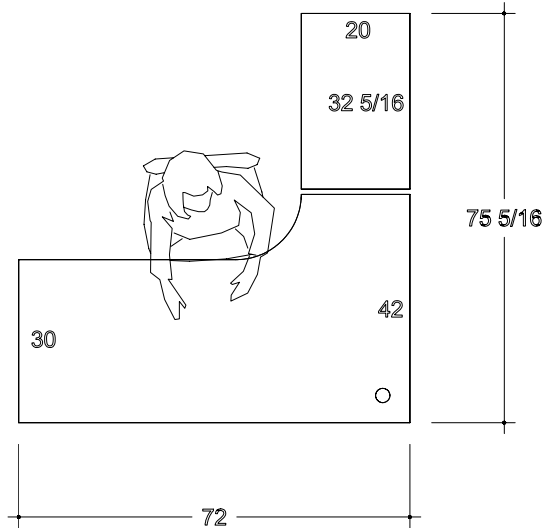

YPC-068

Code	Description	D	W	H	Qty	\$/per	Total	CF/per	CF Total
TXL-42722430	Top (Extended-Corner @ 90°) - LHS	42	72	1	1	704	704		7
ZTC-120000	Corner Radiused Top Cut-Out								
ACG-600000	Cable Grommet	2							
VAS-014612	Privacy Glaze Panel (Straight) To be mounted to underside of TXL	0	46	12	1	394	394	3	3
BE3-000000	Base - 3 Adjust. Height legs (Electric)	12	12	48	1	2,950	2,950	4	4
SCR-203272	Storage Combination - RHS	20	31	72	1	1,811	1,811	27	27
ZMD-200000	Metal Glaze 2 Doors (Frosted Acrylic) Doors- No handles (Push latch)				1	400	400		