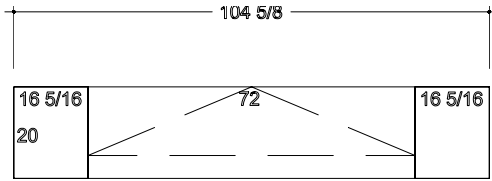

# YPC-063

Code	Description	D	W	H	Qty	\$/per	Total	CF/per	CF Total
TTR-036072	Top (Rectangular)	36	72	1	1	473	473	6	6
BMQ-030328	Metal Square Leg	3	3	28	4	168	672	2	8
HCS-157243	Closed Storage Hutch	15	72	43	1	1,003	1,003	28	28
ZMD-400000	Metal Glaze 4 Doors (Frosted Plexi)				1	800	800		
HFH-017224	Fabric Tackboard (Hutch)		70	24	1	410	410		
CSR-207229	Credenza (Standard) - RHS	20	72	29	1	1,208	1,208	25	25
STR-201772	Single Storage (BBF) - RHS	20	16	72	1	1,654	1,654	14	14
ZMD-100000	Metal Glaze Single Door (Frosted Plexi)				1	200	200		
STL-201772	Single Storage (BBF) - LHS	20	16	72	1	1,654	1,654	14	14
ZMD-100000	Metal Glaze Single Door (Frosted Plexi)				1	200	200		