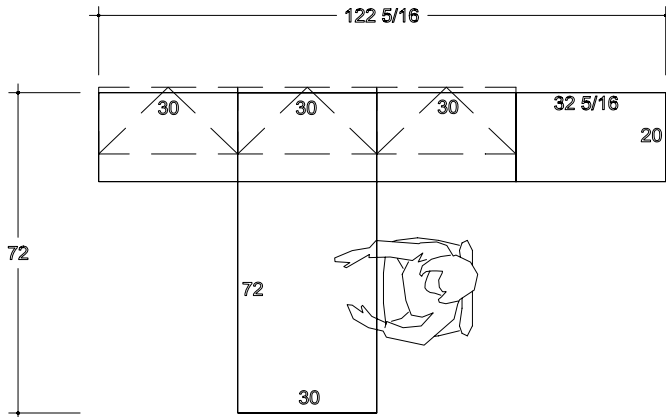

YPC-061

Code	Description	D	W	H	Qty	\$/per	Total	CF/per	CF Total
DTS-307229	Rectangular-Shaped Table	30	72	29	1	950	950	9	9
DBK-062406	Support Block Spacer	6	24	5	1	225	225	2	2
HWC-153019	Wall-Mounted Storage No handles - push latch	15	30	19	3	600	1,800	5	15
ZMD-100000	Metal Glaze Door (Frosted Acrylic)				3	200	600		
ZF1-000000	Flip-Up Door Mechanism				3	210	630		
SCL-203272	Storage Combination - LHS Doors - No handles (push latch)	20	31	72	1	1,811	1,811	27	27
ZMD-200000	Metal Glaze 2 Doors (Frosted Acrylic)				1	400	400		
MA2-203022	Module (Bookcase)	20	30	22	3	609	1,827	8	24
MTP-012090	Top (Modules)	20	90	1	1	335	335	4	4
AUH-203015	Cushion (Fabric)	20	30	2	1	394	394	2	2
RWF-013090	Wall-Mounted Frameless Tackboard	1	90	30	1	575	575	2	2