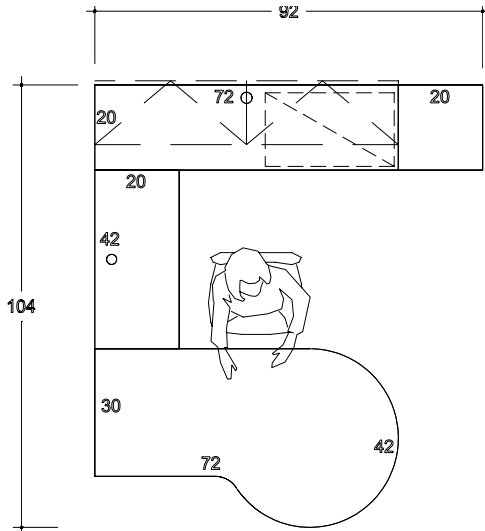

YPC-057

Code	Description	D	W	H	Qty	\$/per	Total	CF/per	CF Total
DPR-427230	P-Shaped Table - RHS	42	72	29	1	672	672	12	12
DGO-013028	Table Support Gable (for modesty)	1	30	28	1	215	215	1	1
DGM-004820	Modesty Panel for Table	1	48	20	1	247	247		2
DBP-204229	Bridge Unit	20	42	29	1	399	399	4	4
DDS-207229	Desk Unit (Standard)	20	72	29	1	541	541	6	6
ACG-600000	Cable Grommet	2							
HWC-153619	Wall-Mounted Storage	15	36	19	2	650	1,300	6	12
ZF1-000000	Flip-Up Door Mechanism				2	210	420		
ZMD-100000	Metal Glaze Single Door (Frosted Plexi)				2	200	400		
SWR-202072	Single Wardrobe Cabinet - RHS	20	20	72	1	835	835	17	17
ZMD-100000	Metal Glaze Single Door (Frosted Plexi)				1	200	200		
PCL-183228	Pedestal (Combination) - LHS	18	31	28	1	1,087	1,087	9	9