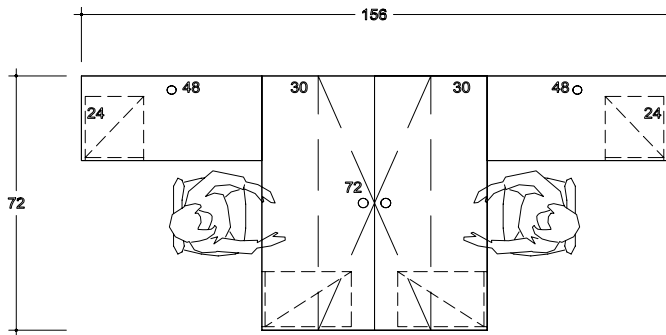

YPC-055

Code	Description	D	W	H	Qty	\$/per	Total	CF/per	CF Total
DDS-307229	Desk Unit (Standard)	30	72	29	2	604	1,208	9	18
ACG-600000	Cable Grommet	2							
ZMC-200000	Cut-Out Modesty Panel at 20"								
DRL-244829	Return Unit (LHS)	24	48	29	1	446	446	5	5
DRR-244829	Return Unit (RHS)	24	48	29	1	446	446	5	5
HCS-157243	Closed Storage Hutch	15	72	43	2	1,003	2,006	28	56
ZS2-000000	Sliding Double Doors (1/3 opening)				2	500	1,000		
HPH-147206	Hutch Organizer	13	70		2	215	430		
HFH-017220	Fabric Tackboard (Hutch)		70	20	2	390	780		
PB3-241628	Pedestal (BBF)	24	16	28	2	645	1,290	6	12
PB2-181628	Pedestal (FF)	18	16	28	2	575	1,150	5	10