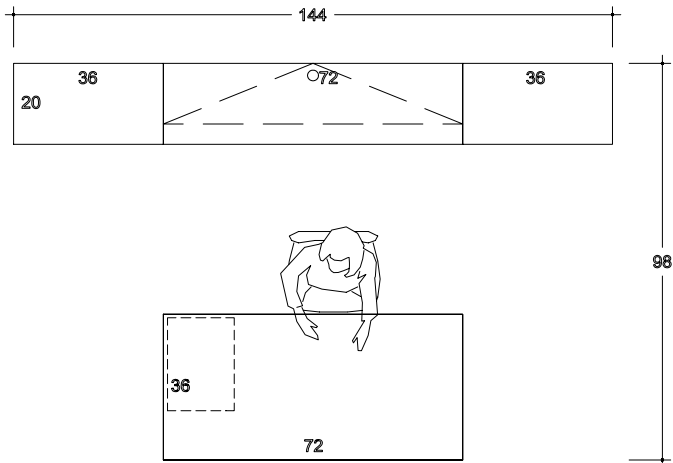

YPC-054

Code	Description	D	W	H	Qty	\$/per	Total	CF/per	CF Total
DDS-367229 ZBW-000000	Desk Unit (Standard) Bow-Front Top Cut	36	72	29	1	693	693	10	10
HCS-157243	Closed Storage Hutch	15	72	43	1	1,003	1,003	28	28
HPH-147206	Hutch Organizer	13	70		1	215	215		
HFH-017220	Fabric Tackboard (Hutch)		70	20	1	390	390		
CDC-207229	Credenza (4 Door Storage)	20	72	29	1	1,129	1,129	25	25
SF2-203672	Filing Storage Cabinet	20	36	72	1	1,323	1,323	31	31
SFL-203672	Filing Storage Wardrobe - LHS	20	36	72	1	1,481	1,481	31	31
PB3-241628	Pedestal (BBF)	24	16	28	1	645	645	6	6