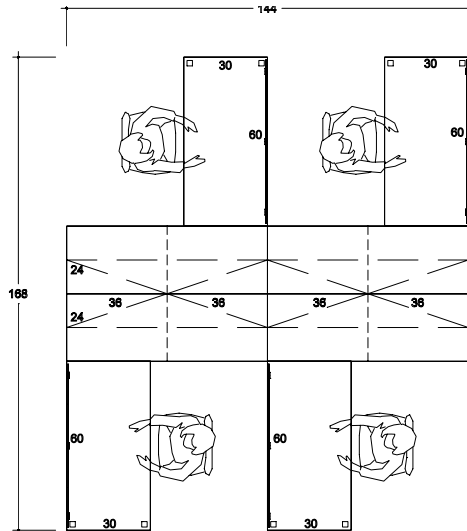

YPC-044

Code	Description	D	W	H	Qty	\$/per	Total	CF/per	CF Total
DTS-306029	Rectangular-Shaped Table	30	60	29	4	898	3,592	8	32
111200	Mending plate (1x5)				8	3	24		
VAB-015818	Privacy Glaze Panel (Arched)	0	58	18	4	509	2,036	3	12
MA3-243628	Module (Bookcase)	24	36	28	4	761	3,044	15	60
MG3-243628	Module (Drawer/Lateral File)	24	36	28	4	935	3,740	15	60
MTP-012472	Top (Modules)	24	72	1	4	289	1,156	4	16
HTS-127213	Transaction Hutch	12	72	13	4	378	1,512	7	28
HFT-017212	Fabric Tackboard (Transaction Hutch)		70	12	4	335	1,340		