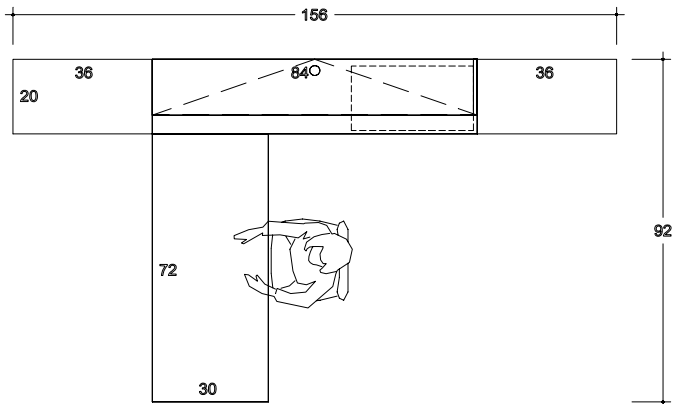

# YPC-035

Code	Description	D	W	H	Qty	\$/per	Total	CF/per	CF Total
DTS-307229	Rectangular-Shaped Table	30	72	29	1	950	950	9	9
111200	Mending plate (1x5)				2	3	6		
DDS-208429	Desk Unit (Standard)	20	84	29	1	678	678	7	7
ACG-600000	Cable Grommet	2							
HCS-158443	Closed Storage Hutch	15	84	43	1	1,129	1,129	33	33
ZGD-600000	Framed Glaze Door (Frosted Plexi)				1	780	780		
HPH-148407	Hutch Organizer	13	82		1	236	236		
HFH-018420	Fabric Tackboard (Hutch)		82	20	1	430	430		
SDD-203672	Storage Cabinet	20	36	72	1	1,055	1,055	31	31
SBF-203672	Filing Bookcase	20	36	72	1	1,265	1,265	31	31
PCL-183228	Pedestal (Combination) - LHS	18	31	28	1	1,087	1,087	9	9