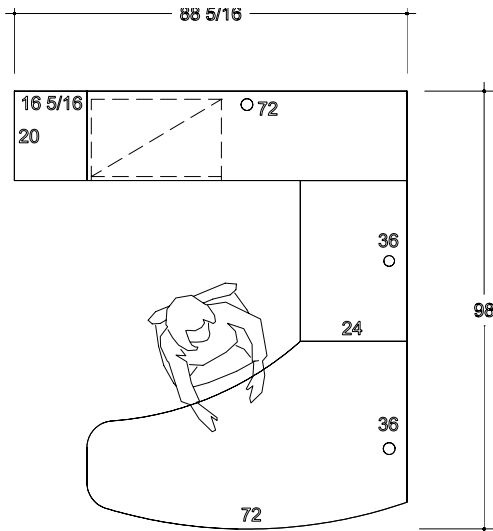

YPC-027

Code	Description	D	W	H	Qty	\$/per	Total	CF/per	CF Total
DSL-427224	Shoe-Shaped Table - LHS	42	72	29	1	704	704	12	12
DGO-013628	Table Support Gable (for modesty)	1	36	28	1	226	226	1	1
DGM-005728	Modesty Panel for Table	1	57	28	1	373	373	2	2
ZAM-000000	Arched Modesty Cut-Out								
DBP-243629	Bridge Unit	24	36	29	1	378	378	4	4
DDS-207229	Desk Unit (Standard)	20	72	29	1	541	541	6	6
ACG-600000	Cable Grommet	2							
HCS-157243	Closed Storage Hutch	15	72	43	1	1,003	1,003	28	28
HFH-017224	Fabric Tackboard (Hutch)		70	24	1	410	410		
SPL-201772	Single Wardrobe (BBF) - LHS	20	16	72	1	1,654	1,654	14	14
PLF-183028	Pedestal (Lateral Files)	18	29	28	1	825	825	9	9