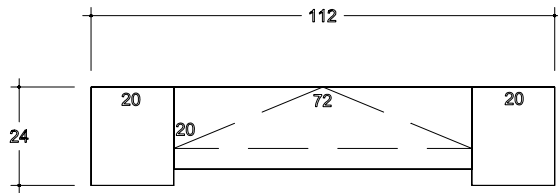

YPC-026

Code	Description	D	W	H	Qty	\$/per	Total	CF/per	CF Total
TTR-036072	Top (Rectangular)	36	72	1	1	578	578	6	6
ZBW-000000	Bow-Front Top Cut								
MU3-301828	Module (Box/Box/File)	30	16	28	2	982	1,964	8	16
DGM-004028	Modesty Panel for Table Attaches to modules	1	39	28	1	215	215		2
HCS-157243	Closed Storage Hutch	15	72	43	1	1,003	1,003	28	28
HPH-147206	Hutch Organizer	13	70		1	215	215		
HFH-017220	Fabric Tackboard (Hutch)		70	20	1	390	390		
CSL-207229	Credenza (Standard) - LHS	20	72	29	1	1,208	1,208	25	25
SDL-242066	Single Storage Cabinet - LHS	24	20	66	1	940	940	19	19
SWR-242066	Single Wardrobe Cabinet - RHS	24	20	66	1	1,003	1,003	19	19