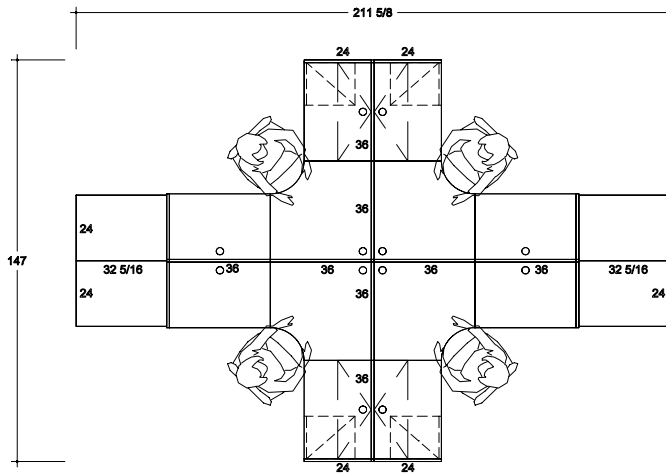

YPC-025

Code	Description	D	W	H	Qty	\$/per	Total	CF/per	CF Total
TTR-024036	Top (Rectangular)	24	36	1	8	221	1,768	2	16
ACG-600000	Cable Grommet	2							
GGR-011228	Recessed Gable	1	12	28	8	126	1,008	2	16
TT9-36362424	Top (Corner @ 90°)	36	36	1	4	405	1,620		12
ACG-600000	Cable Grommet	2							
ZTC-120000	Corner Radiused Top Cut-Out								
SCL-243254	Storage Combination - LHS	24	31	54	2	1,848	3,696		49
SCR-243254	Storage Combination - RHS	24	31	54	2	1,848	3,696		49
PB3-181628	Pedestal (BBF)	18	16	28	4	620	2,480	5	20
ESO-123612	Open Shelf Unit (For EF# Panels)	12	36	12	4	530	2,120	3	12
VGM-5336XX	Privacy Panel (Gable)	1	36	53	8	425	3,400	3	24
VGM-5324XX	Privacy Panel (Gable)	1	24	53	8	352	2,816	3	24
VGP-010153	Post for VG_ Panels	1	1	53	5	263	1,315	3	15