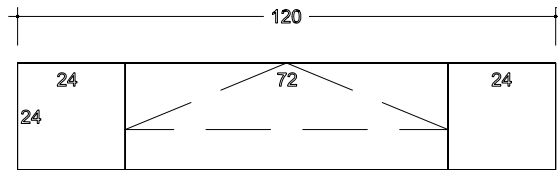

YPC-021

Code	Description	D	W	H	Qty	\$/per	Total	CF/per	CF Total
TTR-030072	Top (Rectangular)	30	72	1	1	368	368	5	5
VAS-016614	Privacy Glaze Panel (Straight) Mounts to underside of TTR	0	66	14	1	488	488		3
BMF-023028	Base (Metal Framed Style)	2	30	28	2	375	750	2	4
HCS-157243	Closed Storage Hutch	15	72	43	1	1,003	1,003	28	28
ZMD-400000	Metal Glaze 4 Doors (Frosted Plexi)				1	800	800		
CDC-247229	Credenza (4 Door Storage)	24	72	29	1	1,181	1,181	30	30
SDL-242472	Single Storage Cabinet - LHS	24	24	72	1	1,040	1,040	25	25
ZMD-100000	Metal Glaze Single Door (Frosted Plexi)				1	200	200		
SWR-242472	Single Wardrobe Cabinet - RHS	24	24	72	1	1,034	1,034	25	25
ZMD-100000	Metal Glaze Single Door (Frosted Plexi)				1	200	200		