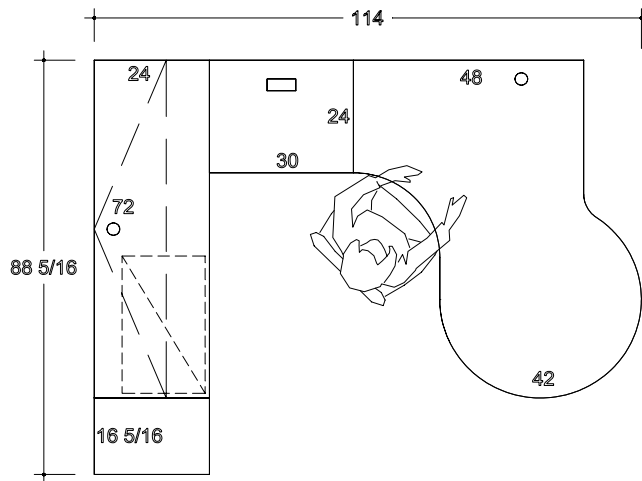

YPC-020

| Code | Description | D | W | H | Qty | \$/per | Total | CF/per | CF Total |
|--------------|---|----|----|----|-----|--------|-------|--------|----------|
| DTL-54722442 | Tear-Shaped Table - LHS | 54 | 72 | 29 | 1 | 830 | 830 | | 15 |
| DGO-014228 | Table Support Gable (for modesty) | 1 | 42 | 28 | 1 | 247 | 247 | 1 | 1 |
| DGM-004828 | Modesty Panel for Table | 1 | 48 | 28 | 1 | 352 | 352 | 2 | 2 |
| ZAM-000000 | Arched Modesty Cut-Out | | | | | | | | |
| DBP-243029 | Bridge Unit | 24 | 30 | 29 | 1 | 368 | 368 | 4 | 4 |
| AR6-000000 | Power Axil X (120V/iPhone Dock) | | | | 1 | 583 | 583 | 1 | 1 |
| DDS-247229 | Desk Unit (Standard) | 24 | 72 | 29 | 1 | 552 | 552 | 7 | 7 |
| ACG-600000 | Cable Grommet | 2 | | | | | | | |
| HCS-157243 | Closed Storage Hutch | 15 | 72 | 43 | 1 | 1,003 | 1,003 | 28 | 28 |
| ZMD-400000 | Metal Glaze 4 Doors (Frosted Plexi) | | | | 1 | 800 | 800 | | |
| HPH-147206 | Hutch Organizer | 13 | 70 | | 1 | 215 | 215 | | |
| HFH-017220 | Fabric Tackboard (Hutch) | | 70 | 20 | 1 | 390 | 390 | | |
| SPL-241772 | Single Wardrobe (BBF) - LHS | 24 | 16 | 72 | 1 | 1,759 | 1,759 | 17 | 17 |
| ZMD-100000 | Metal Glaze Single Door (Frosted Plexi) | | | | 1 | 200 | 200 | | |
| PLF-183028 | Pedestal (Lateral Files) | 18 | 29 | 28 | 1 | 825 | 825 | 9 | 9 |