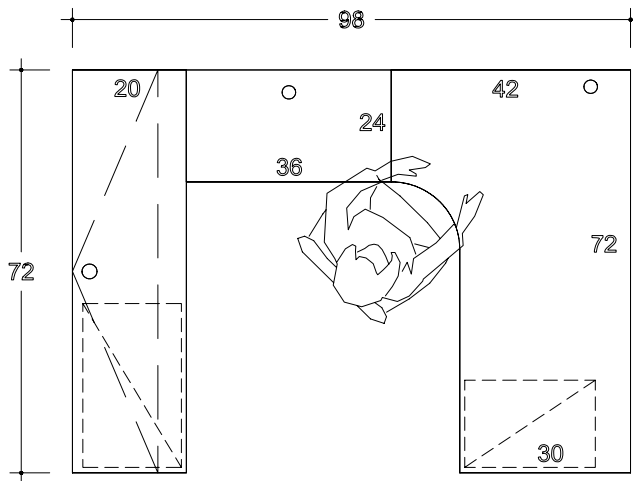

YPC-018

Code	Description	D	W	H	Qty	\$/per	Total	CF/per	CF Total
DXL-42722430 ZTC-120000	Extended Corner Unit @ 90° - LHS Corner Radiused Top Cut-Out	42	72	29	1	977	977		12
DBP-243629	Bridge Unit	24	36	29	1	378	378	4	4
DDS-207229 ACG-600000	Desk Unit (Standard) Cable Grommet	20 2	72	29	1	541	541	6	6
HCS-157243	Closed Storage Hutch	15	72	43	1	1,003	1,003	28	28
HPH-147206	Hutch Organizer	13	70		1	215	215		
HFH-017220	Fabric Tackboard (Hutch)		70	20	1	390	390		
PLF-183028	Pedestal (Lateral Files)	18	29	28	1	825	825	9	9
PB3-241628	Pedestal (BBF)	24	16	28	1	645	645	6	6