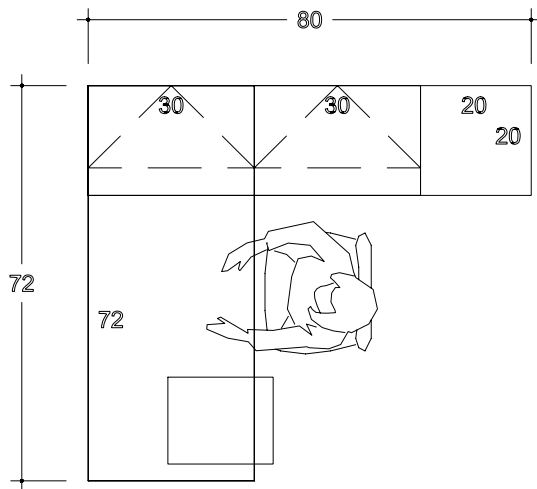

YPC-012

Code	Description	D	W	H	Qty	\$/per	Total	CF/per	CF Total
TTR-030072	Top (Rectangular)	30	72	1	1	368	368	5	5
BMF-023028	Base (Metal Framed Style)	2	30	28	1	375	375	2	2
EKC-000006	C-Bracket for Tables (Module Unit)	1	1	5	1	35	35	1	1
MA2-203022	Module (Bookcase)	20	30	22	1	609	609	8	8
MH2-203022	Module (Drawers/Lateral File)	20	30	22	1	735	735	8	8
MTP-012060	Top (Modules)	20	60	1	1	210	210	3	3
HWC-153019	Wall-Mounted Storage	15	30	19	2	600	1,200	5	10
ZMD-200000	Metal Glaze 2 Doors (Frosted Plexi)				2	400	800		
SDR-202072	Single Storage Cabinet - RHS	20	20	72	1	908	908	17	17
ZMD-100000	Metal Glaze Single Door (Frosted Plexi)				1	200	200		
PMC-191622	Mobile Pedestal (BF)	18	16	22	1	604	604	4	4
AUH-191615	Cushion (Fabric) - for ped.	19	16	2	1	263	263	2	2