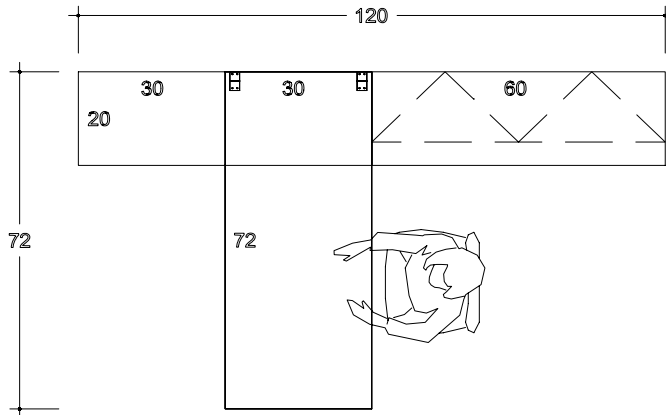

# YPC-009

Code	Description	D	W	H	Qty	\$/per	Total	CF/per	CF Total
DTS-307229	Rectangular-Shaped Table	30	72	29	1	950	950	9	9
EKZ-000006	Z-bracket for Tables (Module Unit)	1	1	5	1	35	35	1	1
COB-206022	Credenza (Open Bookcase)	20	60	23	1	998	998	16	16
AUH-203015	Cushion (Fabric)	20	30	2	1	394	394	2	2
CFR-206022	Credenza (Bookcase/2 Drawers) - RHS	20	60	23	1	1,286	1,286	16	16
HWC-153019	Wall-Mounted Storage	15	30	19	2	600	1,200	5	10
ZF1-000000	Flip-Up Door Mechanism				2	210	420		
RFB-026024	Tackboard (Wall-Mounted)	2	60	24	1	635	635	6	6