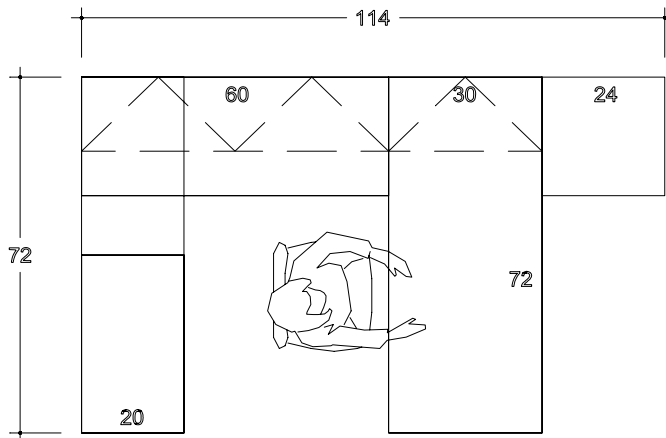

YPC-008

Code	Description	D	W	H	Qty	\$/per	Total	CF/per	CF Total
DTS-307229	Rectangular-Shaped Table	30	72	29	1	950	950	9	9
DGL-153028	Table Support Gable (Recessed LHS)	15	30	28	1	383	383	3	3
TTR-024060	Top (Rectangular)	24	60	1	1	236	236	3	3
EKZ-000006	Z-bracket for Tables (Module Unit)	1	1	5	1	35	35	1	1
CFL-207222	Credenza (2 Drawers/Bookcase) - LHS	20	72	23	1	1,339	1,339	20	20
AUH-203615	Cushion (Fabric)	20	36	2	1	420	420	2	2
HWC-153019	Wall-Mounted Storage	15	30	19	3	600	1,800	5	15
SWL-242472	Single Wardrobe Cabinet - LHS	24	24	72	1	1,034	1,034	25	25