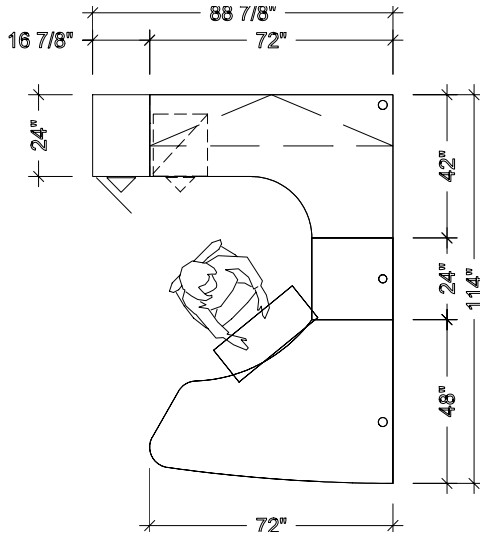

YPC-004

Code	Description	D	W	H	Qty	\$/per	Total	CF/per	CF Total
DHL-487224	Hook-Shaped Table - LHS	48	72	29	1	725	725	14	14
DGO-014828	Table Support Gable (for modesty)	1	48	28	1	257	257	1	1
DGM-005728	Modesty Panel for Table	1	57	28	1	268	268	2	2
DBP-242429	Bridge Unit	24	24	29	1	336	336	3	3
DXR-427224	Extended Corner Unit @ 90° - RHS	42	72	29	1	977	977	12	12
ZTC-180000	Corner Radiused Top Cut-Out								
HCS-157243	Closed Storage Hutch	15	72	43	1	1,003	1,003	28	28
ZGD-400000	Framed Glaze Door (see finish)				1	520	520		
HPH-147206	Hutch Organizer	13	70		1	215	215		
HFH-017220	Fabric Tackboard (Hutch)		70	20	1	390	390		
SUL-241772	Single Storage (FF) - LHS	24	16	72	1	1,759	1,759	17	17
ZGD-100000	Framed Glaze Door (see finish)				1	130	130		