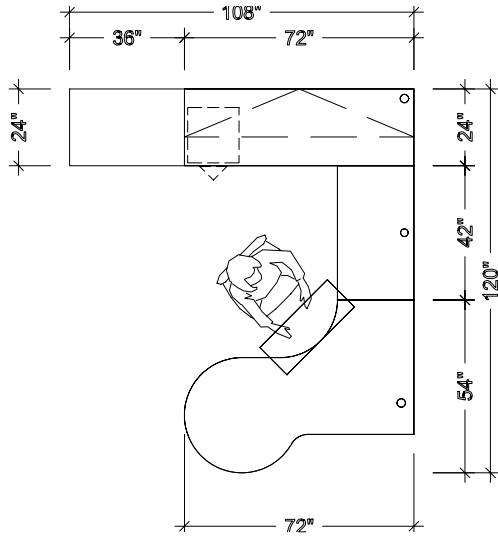

YPC-001

Code	Description	D	W	H	Qty	\$/per	Total	CF/per	CF Total
DTL-547224	Tear-Shaped Table - LHS	54	72	29	1	830	830	15	15
DGO-014228	Table Support Gable (for modesty)	1	42	28	1	247	247	1	1
DGM-004828	Modesty Panel for Table	1	48	28	1	247	247	2	2
ZAM-000000	Arched Modesty Cut-Out				1	105	105		
AKT-000000	Keyboard Tray	11	21		1	131	131	1	1
DBP-244229	Bridge Unit	24	42	29	1	410	410	5	5
DDS-247229	Desk Unit (Standard)	24	72	29	1	552	552	7	7
ACG-600000	Cable Grommet								
HCS-157237	Closed Storage Hutch	15	72	37	1	971	971	24	24
HPH-147206	Hutch Organizer	13	70		1	215	215		
HFH-017218	Fabric Tackboard (Hutch)		70	18	1	380	380		
SF4-243672	Filing Storage Cabinet	24	36	72	1	2,567	2,567	38	38
PB3-181628	Pedestal (BBF)	18	16	28	1	620	620	5	5